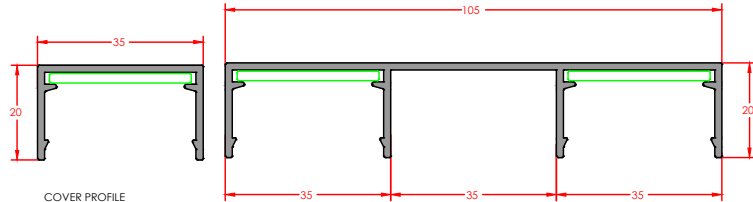

System Detail

SIDE COVER PROFILE Profile
Code: E-DA-105-0-* Weight/mt:
0,767