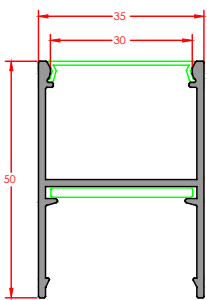

System Detail

SIDE COVER PROFILE Profile
Code: E-DA-105-0-* Weight/mt:
0,767