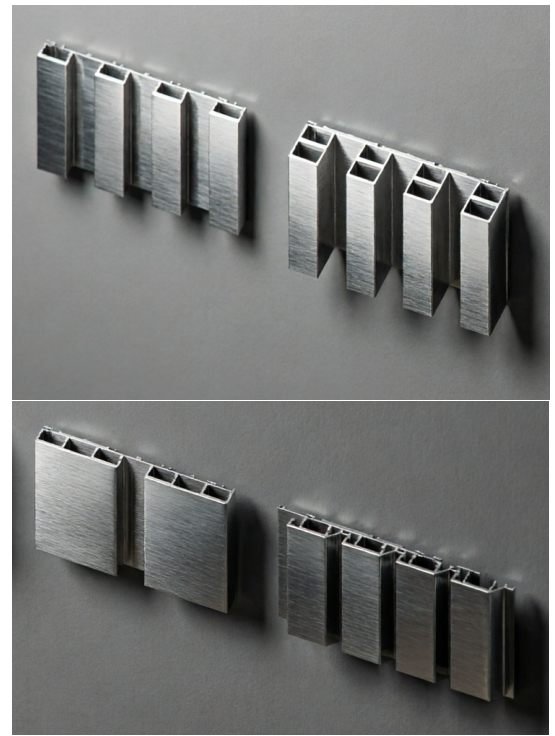

DECOAL SERIES - ALUMINIUM FACADE CLADDING SYSTEM

Product Description

LID SUBBODY PROFILE WIDTH: 147-217 mm

LID PROFILE WIDTH: 35-105 mm

LID PROFILE HEIGH: 20-50 mm

PROFILE THICKNESS: 1,5-1,8 mm

LID SUBBODY PROFILE STRIP OPTIONS: 2 and 3

LED LID PROFILE: ✓

STARTING BODY PROFILE: ✓

ENDING BODY PROFILE: ✓

MIDDLE JUNCTION BODY PROFILE: ✓

INDEPENDENT SUBBODY PROFILE: ✓

90 CORNER TURN SUBBODY PROFILE: ✓

USE OF HORIZONTAL AND VERTICAL PROFILES: ✓