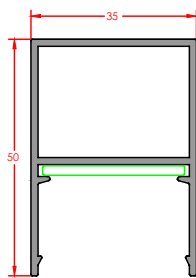

System Detail

SIDE COVER PROFILE Profile
Code: E-DA-105-0-* Weight/mt:
0,767