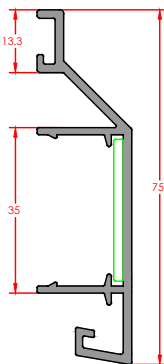

DECOAL SERIES - ALUMINIUM FACADE CLADDING SYSTEM

Product Description

LID SUBBODY PROFILE WIDTH: 147-217 mm

LID PROFILE WIDTH: 35-105 mm

LID PROFILE HEIGH: 20-50 mm

PROFILE THICKNESS: 1,5-1,8 mm

LID SUBBODY PROFILE STRIP OPTIONS: 2 and 3

LED LID PROFILE: ✓

STARTING BODY PROFILE: ✓

ENDING BODY PROFILE: ✓

MIDDLE JUNCTION BODY PROFILE: ✓

INDEPENDENT SUBBODY PROFILE: ✓

90 CORNER TURN SUBBODY PROFILE: ✓

USE OF HORIZONTAL AND VERTICAL PROFILES: ✓

System Detail