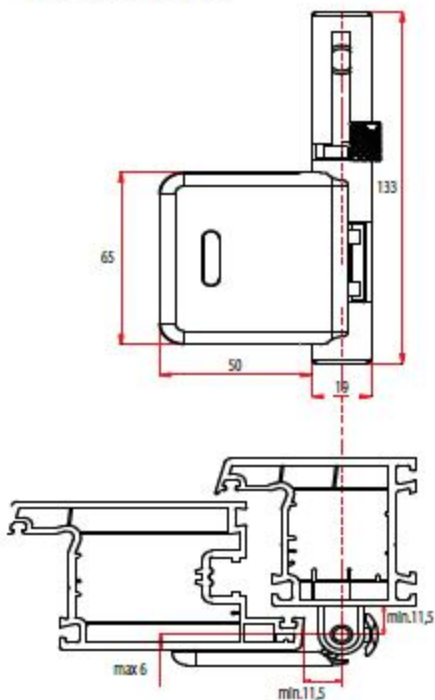

- ▣ High protection for the window and doors. This system is ideal for children rooms, kindergartens, hotels, or student accommodation.
- ▣ Resistance to more than 1 ton pressure.
- ▣ Easy montage and can be used in aluminum, wood or pvc window&doors.
- ▣ Easy to operate, just push in and out. Easy to fit: Covered screws

Technical Drawing

Installation