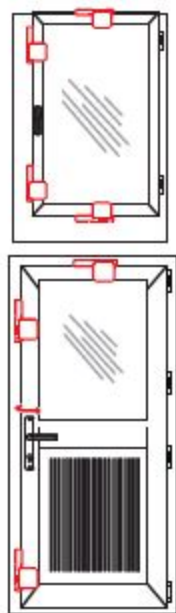

- ▣ High protection for the window and doors. This system is ideal for children rooms, kindergartens, hotels, or student accommodation.
- ▣ Resistance to more than 1 ton pressure.
- ▣ Easy montage and can be used in aluminum, wood or pvc window&doors.
- ▣ Easy to operate, just push in and out. Easy to fit: Covered screws

Technical Drawing

Installation