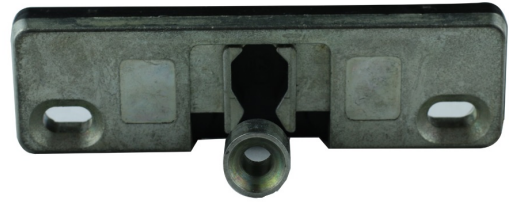

Description

- Made of zinc.
- Easy montage on balcony door turn gears.
- For PVC windows and doors.
- Enable to hold balcony and keep the door (not locked).
- Available for 9 mm and 13 mm

Door Holder/ Catch for balcony door

PG	Code	Description	
T1	T-90007-09-B-1	Door Holder/ Catch for balcony, 9 mm	100
T1	T-90007-13-B-1	Door Holder / Catch for balcony, 13 mm	100